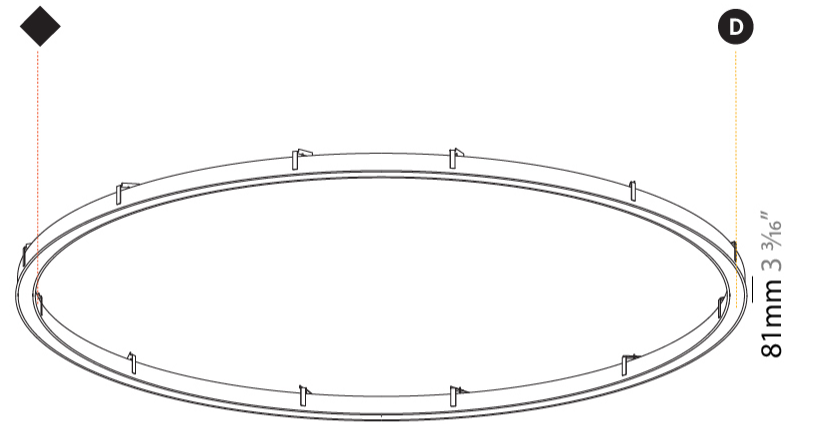

GENERAL

Series: Glorious
 Subseries: Glorious Slim
 Brand: Prolicht
 Division: Architectural
 Mounting Type: Recessed
 Mounting Location: Ceiling
 Subcategory: Ambient

PHYSICAL

Shape: Round
 Diameter (mm): 5216
 Diameter (in): 205 ³/₈
 Height (mm): 81
 Height (in): 3 ³/₁₆
 Min. Recessing Depth (mm): 120
 Min. Recessing Depth (in): 4 ³/₄
 Light Distribution: Direct
 Weight (kg): 47.924
 Weight (lbs): 106.00
 Diffuser: [PMMA - Opal or Micro-Prism](#)
 Fixture Finish: [SSR / BKV / CWI / CRY / HAB / UFT / ITA / RUA / FTG / MYG / LOD / PUS / FRO / FUP / KIA / POP / BLS / SPG / MEY / GOH / GUM / CHC / COM / ABZ / JAG / OBR / MOS / ROR](#)
 Fixture Material: Aluminum
 Cut-out Measurements: 5207mm / 205" x 5063mm / 199 5/16"

Ø 5054mm 199"
 Ø 5216mm 205 ³/₈ "

GLORIOUS SLIM SURFACE

A3D022-

base number LED Dimming Color Temperature Finishes (Diamond) Diffuser Options

1. To build a product code in our configurator select the specify button on the base model # product page
2. To build a manual product code on this datasheet choose from the options listed below in blue font and add the suffix to the base model #

GENERAL

Series: Glorious
Subseries: Glorious Slim
Brand: Prolicht
Division: Architectural
Mounting Type: Surface
Mounting Location: Ceiling
Subcategory: Ambient

PHYSICAL

Shape: Round
Diameter (mm): 5200
Diameter (in): 204 ³/₄
Height (mm): 90
Height (in): 3 ⁹/₁₆
Light Distribution: Direct
Weight (kg): 47.924
Weight (lbs): 105.43
Diffuser: PMMA - Opal or Micro-Prism
Fixture Finish: SSR / BKV / CWI / CRY / HAB / UFT / ITA / RUA / FTG / MYG / LOD / PUS / FRO / FUP / KIA / POP / BLS / SPG / MEY / GOH / GUM / CHC / COM / ABZ / JAG / OBR / MOS / ROR
Fixture Material: Aluminum

PROJECT
TYPE
SPECIFIER
QUANTITY
DATE

Ø 5070mm 199 5/8"

Ø 5200mm 204 3/4 "

GLORIOUS COLOR FINISH CHART

PROJECT
TYPE
SPECIFIER
QUANTITY
DATE

Fixture Finish

Sparkling Silver - 01 (SSR)

Black Velvet - 02 (BKV)