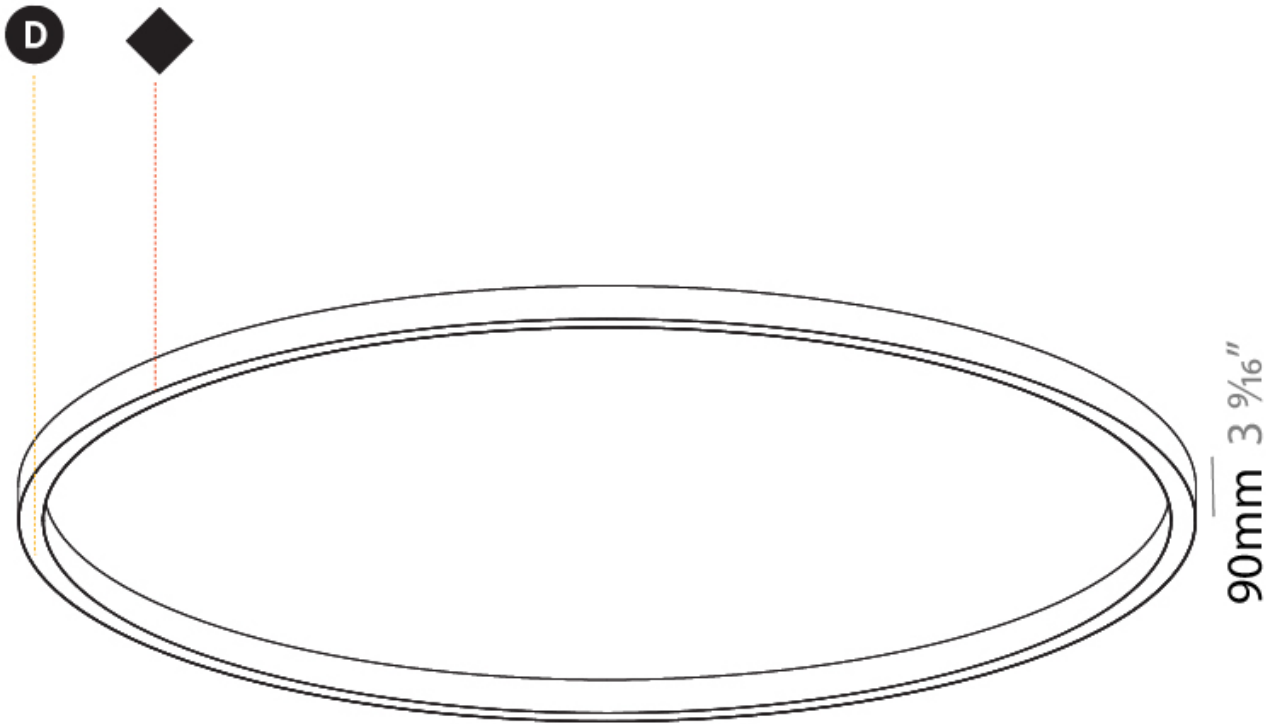

PROJECT
TYPE
SPECIFIER
QUANTITY
DATE

Ø 5070mm 199 5/8"

Ø 5200mm 204 3/4 "

GLORIOUS COLOR FINISH CHART

PROJECT
TYPE
SPECIFIER
QUANTITY
DATE

Fixture Finish

Sparkling Silver - 01 (SSR)

Black Velvet - 02 (BKV)